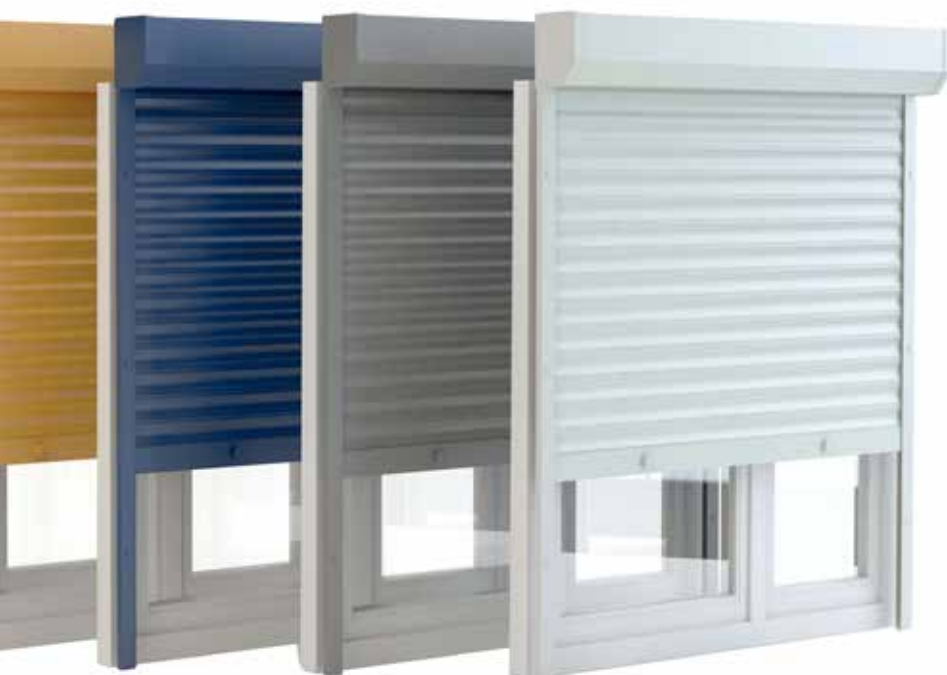

WINDOW SHUTTERS

Small Is Beautiful

Vertic-al micro is a stylish aluminium security shutter which is an effective solution to increase security on your home.

The Vertic-al micro can be installed internally or externally and is fabricated with either solid or vented profiles, to allow light to pass through when the shutter is partially open, which provides shade when it is a bright sunny day.

The Vertic-al micro can be controlled remotely by handset, wall switch or with Smart Home run routines, such as "leaving home" or the "sun is out" straight from your smartphone, tablet or PC.

The slim profile and high grade finish of our compact box section provides an uncluttered look which blends discretely with your home.

VERTIC-AL

UK
CA CE 2 5 10