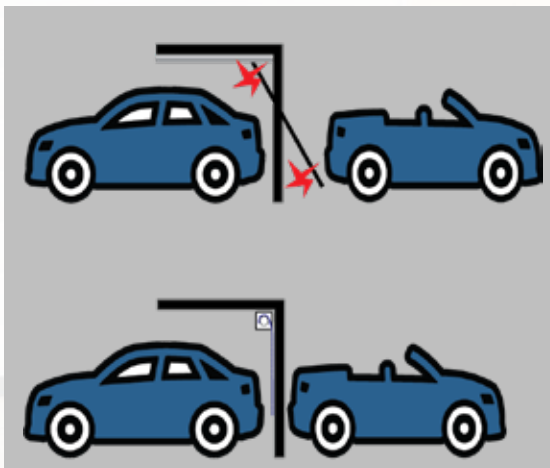

CLEVER CREATION

Innovative

Our Vertic-al doors allow you to park within millimeters of the garage door, thus saving space on your driveway.

Whilst vital space on the inside is not hindered, you are free to use the overhead space for storage, clear of any obstructions.

Vertic-al doors are typically installed behind the garage door opening, which increases drive through room width of up to 150mm which helps keep your wing mirrors free of damage.

Traditional garage doors typically swing out reducing the drive depth considerably.

Vertic-al roller garage doors are the perfect solution for those short driveways or garages that back straight onto the road or the main street.