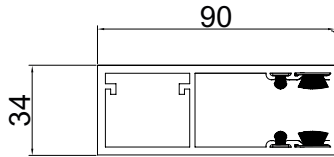

4000mm

3050mm

2000mm

Maximum headroom inclusive of head plates

Maximum door height for each head plate size

BEHIND

Guides

Standard for doors below 3000mm overall width