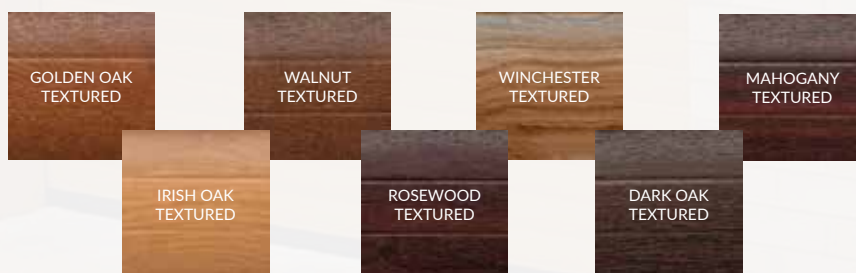

CLASSIC COLOURS - Popular classic colour collection. A high grade powder coated satin finish

COTSWOLD RANGE - A fantastic collection of smooth powder coated shades with a subtle satin finish

LAMINATED FINISHES - Textured colours provide an attractive yet subtle texture that also improves durability

LAMINATE WOOD - Attractive laminated wood finishes, with a subtle texture to provide authentic aesthetics.

SPOILT FOR CHOICE

Bespoke colour finishes in any available RAL or BS reference, are available upon request.