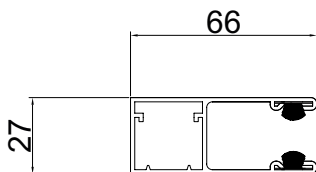

SPACE REQUIREMENTS

Vertic-al Classic

Headroom requirement

350mm Steel Head Plate
300mm Aluminium Head Plate
250mm Aluminium Head Plate

4000mm

3050mm

2000mm

Maximum headroom inclusive of head plates

Maximum door height for each head plate size

BEHIND

Guides

Standard for doors below 3000mm overall width

Standard for doors above 3000mm overall width

BETWEEN

Vertic-al Compact

Headroom requirement

250mm Aluminium
205mm Aluminium Head Plate

3000mm

2340mm

Maximum headroom inclusive of head plates

Maximum door height for each head plate size

IN FRONT

Guides

VERTIC-AL