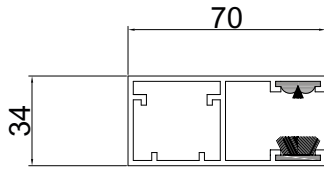

4000mm

3050mm

2000mm

Maximum headroom inclusive of head plates

Maximum door height for each head plate size

BEHIND

Guides

Standard for doors below 3000mm overall width